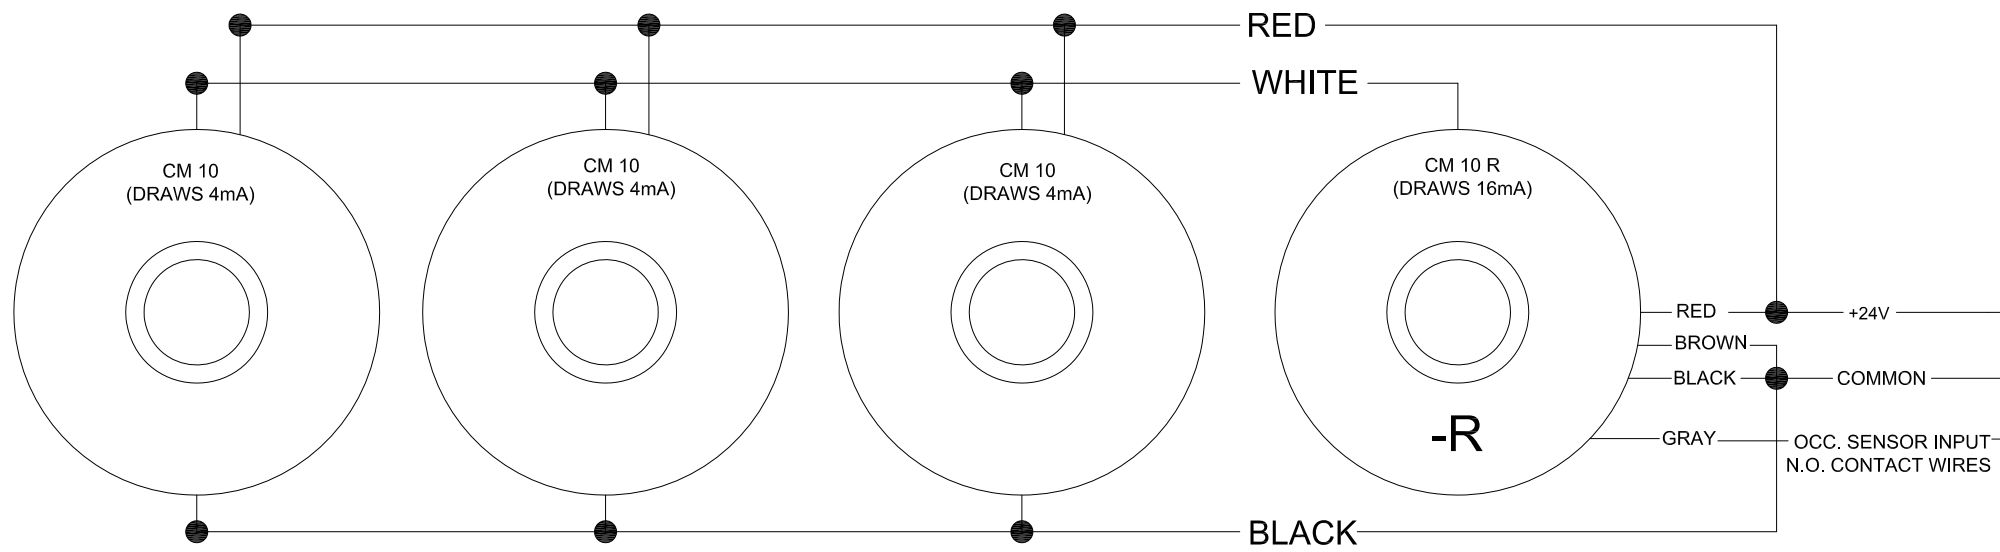

GR1400 DIGILINK

MECHANICAL / WIRING DETAIL WITH SENSORSWITCH OCCUPANCY SENSORS

max

- (1) CM 10 R
- (3) CM 10

LIGHTING CONTROL & DESIGN
GR1400 DIGILINK™ Connection Diagram

www.lightingcontrols.com
Technical Support: 800 345-4448