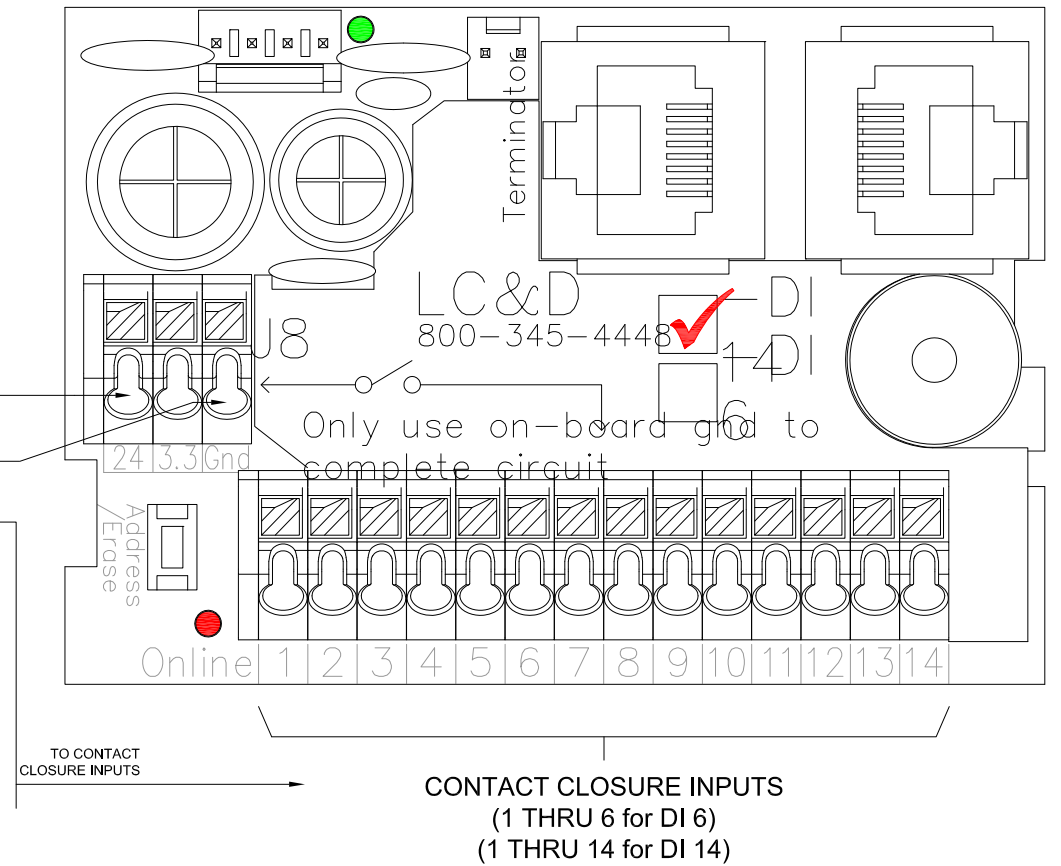

GR1400 DIGILINK

MECHANICAL / WIRING DETAIL WITH SENSORSWITCH OCCUPANCY SENSORS

max

- (1) CM 10 R
- (3) CM 10

LIGHTING CONTROL & DESIGN
GR1400 DIGILINK™ Connection Diagram

www.lightingcontrols.com
Technical Support: 800 345-4448